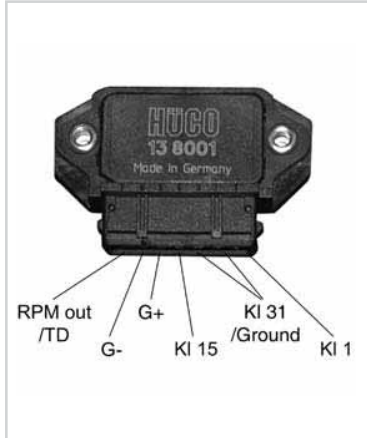

System	ORIGINAL- AND O.E.M.-NO.	HÜCO-NO.		
pick-up	PEUGEOT 9150633880	13 8001 *		
	SEAT 3939219		3980641	
	SEV 73503702			
	SEV MARCHAL 73503702			
	SIEMENS 175607			
	TALBOT 9150491280		9150633880	A50633880
	VALEO 245510		2528008	2595006
	VALEO (I) 73503702		2528008A	
	VALEO (I) CD856			
	VOLVO 128429		1298429	1317820
	VOLVO/DAF 1298429		1317820	
	ZASTAVA 46620553		46627428