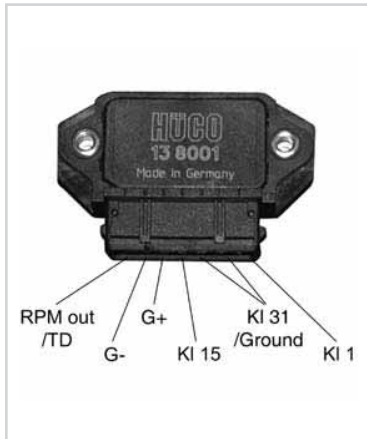

7 Anschlüsse; ersetzt auch Zündmodule mit 6 Anschlüssen.

7. Anschluß = Drehzahlmesser

* ist nicht einsetzbar bei folgenden Motoren:

Citroen	XU 10 J2Z	Kat.
	DKZ	Kat.
Peugeot	XU 9 JAZ	Kat.
	XU 9 J4Z	Kat.

7 pins; also replaces ignition modules with 6 pins.

7th pin = revolution indicator

* is not employable for the following engines:

Citroen	XU 10 J2Z	Kat.
	DKZ	Kat.
Peugeot	XU 9 JAZ	Kat.
	XU 9 J4Z	Kat.

System	ORIGINAL- AND O.E.M.-NO.			HÜCO-NO.
pick-up	ALFA ROMEO			13 8001 *
	705786	0060750065	605042880	
	605229970	116976507901	542162000000	
	AUSTIN			
	BAU5332			
	AUSTIN ROVER			
	BAU5332			
	BERU			
	0040401001	040401001	40401001	
	BMW			
	12141266702	12141273217	12141273298	
	12141274698			
	BOSCH			
	0221123217	0221123336	0221600002	
	0221600014	0221600016	0221600017	
	0221600052	0227100102	0227100110	
	0227100111	0227100112	0227100123	
	0227100148	1127020010	1227010002	
	1227010008			
	BOSCH AUSTRALIA			
BIM123				
CHRYSLER				
A50633880				
CITROEN				
592790	594502	594503		
594560	91504912	91506338		
97522875	97522876	97530125		
97532831	97533831	7910035100		
9150491280	9150494480	9150633880		
9752287580	9753012580	9753283180		
DUCELLIER				
245510	521007	521008		
521013	594525			
FAIRCHILD				
SH4243				
FEMSA				
314271				
FIAT				
60504288	60590028	60590029		
975301258				
GM				
1208248	90295498	90295499		
90414405				
HELLA				
5DA006623001				
ISKRA				
AEV1401	AEV140112			
IVECO				
975301258				
LANCIA				
60504288	60590028	60590029		
LUCAS				
54403549	54403575	DAB 201		
DAB200	DAB201			
MAGNETI MARELL				
64833020	940038501	940138501		
064833020010	940038501010	940138501010		
BKL2A				
MTR01				
OPEL				
1208043	1208049	1208050		
1208055	1208248			
PEUGEOT				
592702	592790	594502		
594503	594524	594525		
594531	594533	594539		
594548	594560	91504912		
91506338	97522875	97532831		
791035100	7910035100	9150494480